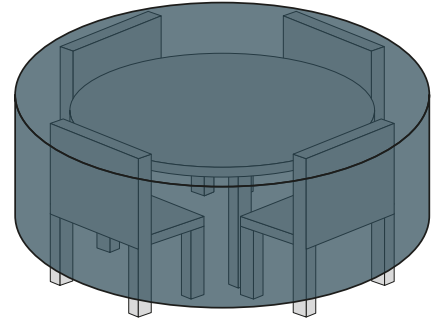

22,45€

▲ **Funda para mesa redonda**
Ø180x115cm
Ref. 75912